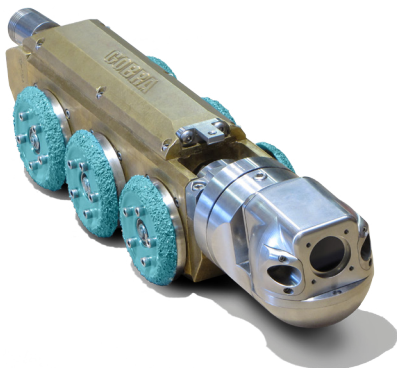

Portable Inspection System

Six Inch Crawler with PTZ V10 Camera