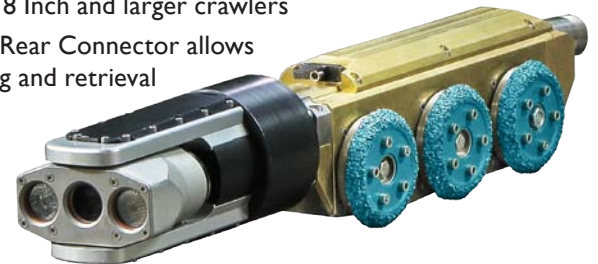

***Annoyed with cleats falling off?
Unable to overcome obstructions or offsets?***

Go with a Cobra Crawler to experience the difference! Plug a Cobra Crawler into any multi-conductor system and watch your production, ROI, and downtime improve dramatically!

Steerable Crawler

THE COBRA ADVANTAGE

- Utilizes your existing Pan, Tilt, Zoom Camera
- Automatic Freewheel Clutch feature provides a “Freewheel” movement of the crawler in the Power Off mode. Retrieval is not encumbered by a drive system using a mechanical clutch. Available on 8 Inch and larger crawlers
- Stainless Steel Swivel with Single Rear Connector allows Crawler control for easy lowering and retrieval
- Minimal maintenance