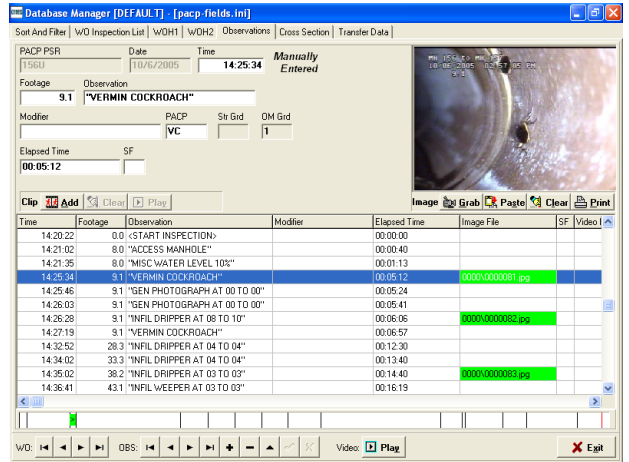

Screenshots

Observation Screen with MPEG video Playback and JPEG image

Observation Screen with JPEG image

Plan View report with MPEG video Playback and JPEG image

Cross Section report with MPEG video Playback and JPEG image