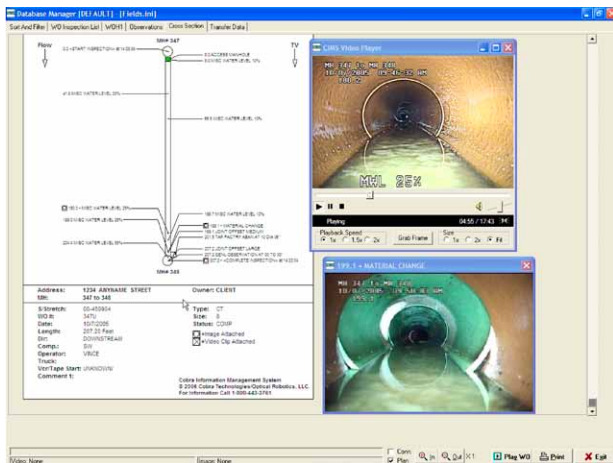

Screenshots

Observation Screen with MPEG video Playback and JPEG image

Observation Screen with JPEG image

Plan View report with MPEG video Playback and JPEG image

Cross Section report with MPEG video Playback and JPEG image

MSCC V. 3 & 4 sewer.dat

Visit our web site to download a demo!

So Advanced ... It's Simple

www.cobratec.com

sales@cobratec.com

800-443-3761

4806 Wright Dr. Bldg. C Smyrna, GA. 30082